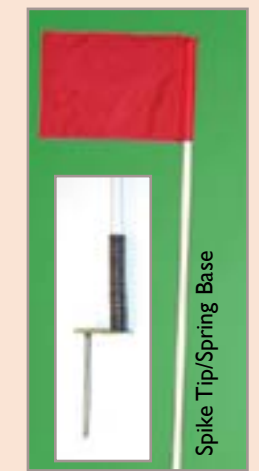

Spring Base/ Spike Tip (3/4" PVC Tubing)

$65.00 Set/4
12 lbs/Set
Item # CFSP