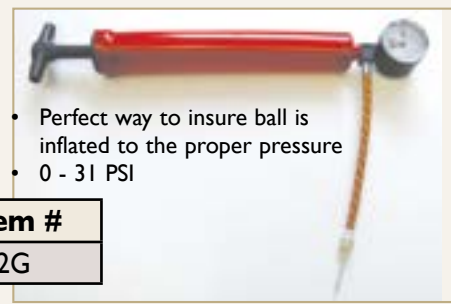

Ball Pump with Pressure Gauge

- Perfect way to insure ball is inflated to the proper pressure
- 0 - 31 PSI

Price	Weight	Item #
$12.95	.30 lb	PI2G

Heavy Duty All Purpose Net & Ball Bag

- Premium heavy duty laundry bag style
- Holds approximately 10 balls
- 24" x 36" small mesh
- Heavy drawstring
- MANY USES
- Colors: Black or Blue
- Made in the USA