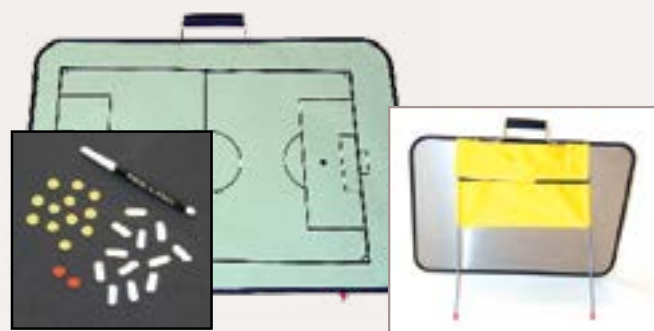

Soccer Planning Board

- 9" x 15" 2-sided clipboard with durable clip on the plain side and soccer field layout on the reverse
- Dry erase ink pen allows quick clean erasing
- Includes 1 pen

Price	Weight	Item #
\$6.50	1 lbs	CCP

Dry Erase & Magnetic Coaches Game Planner

- Size 18" x 24"
- Ideal way to reinforce instruction at practice or games
- Large format allows entire team to see the play
- Free standing
- Includes magnets for 2 teams, ball, & dry erase pen
- Carry handle with handy 8 1/2" x 11" pouch for markers, papers and magnets