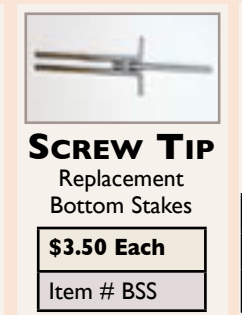

SCREW TIP
Replacement Bottom Stakes
$3.50 Each
Item # BSS