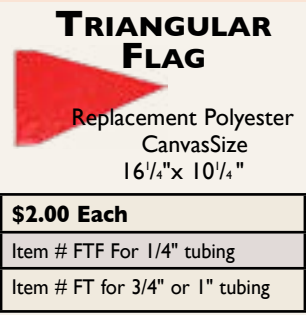

SCREW TIP
 Replacement Bottom Stakes
\$3.50 Each
 Item # BSS

TRIANGULAR FLAG
 Replacement Polyester Canvas
 Size 16 1/4" x 10 1/4"
\$2.00 Each
 Item # FTF For 1/4" tubing
 Item # FT for 3/4" or 1" tubing