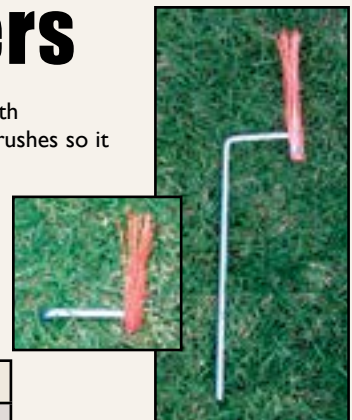

Sand Bag

HEAVY NYLON CANVAS

- Size 22 1/2" x 17 3/4" to secure goals on turf and indoors
- Heavy duty nylon
- Zipper closure
- Sand not included
- Holds approx. 50 lbs. of sand

Price	Weight	Item #
\$14.00	2 lbs	SB

Hook with Whiskers

- Standard 12" steel hook with fluorescent orange nylon brushes so it never gets lost in the grass
- Great for marking fields

Item # HW	
\$3.00 Each	.70 lb

Field Hammer

- Perfect for knocking in stakes for goal posts