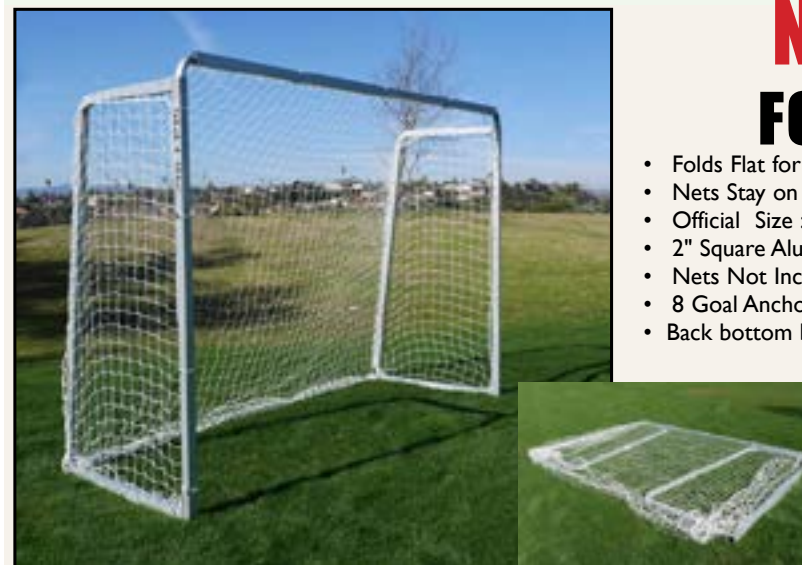

NEW! NEW! NEW! FOLDING FUTSAL GOAL

- Folds Flat for Easy Storage
- Nets Stay on Goal
- Official Size : 2m x 3m (6'7" x 9'10")
- 2" Square Aluminum Tubing
- Nets Not Included- See page 15
- 8 Goal Anchors INCLUDED for Outdoor Use
- Back bottom bars included

8 Goal Anchors Included!

Goal Size	Price	Weight	Item#
6'7" X 9'10" Pair	$1,545.00	80 lbs each	THAF