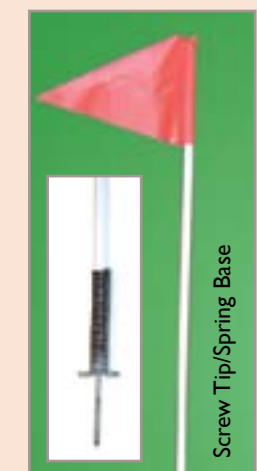

Spring Base/ Screw Tip (3/4" PVC Tubing)

$55.00 Set/4
8 lbs/Set
Item # CFSB