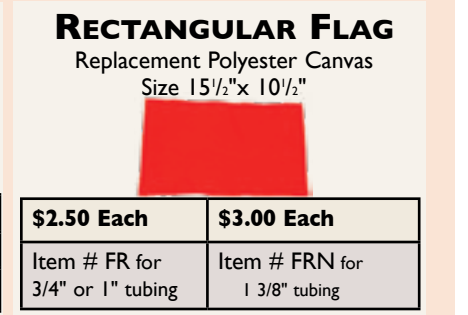

RECTANGULAR FLAG
Replacement Polyester Canvas
Size 15 1/2" x 10 1/2"
$2.50 Each   **$3.00 Each**
Item # FR for 3/4" or 1" tubing   Item # FRN for 1 3/8" tubing