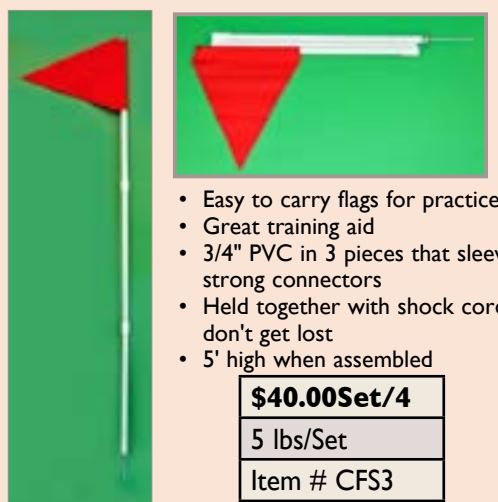

3 Piece Corner Flags

- Easy to carry flags for practice
- Great training aid
- 3/4" PVC in 3 pieces that sleeve into strong connectors
- Held together with shock cord so pieces don't get lost
- 5' high when assembled

$40.00Set/4
5 lbs/Set
Item # CFS3